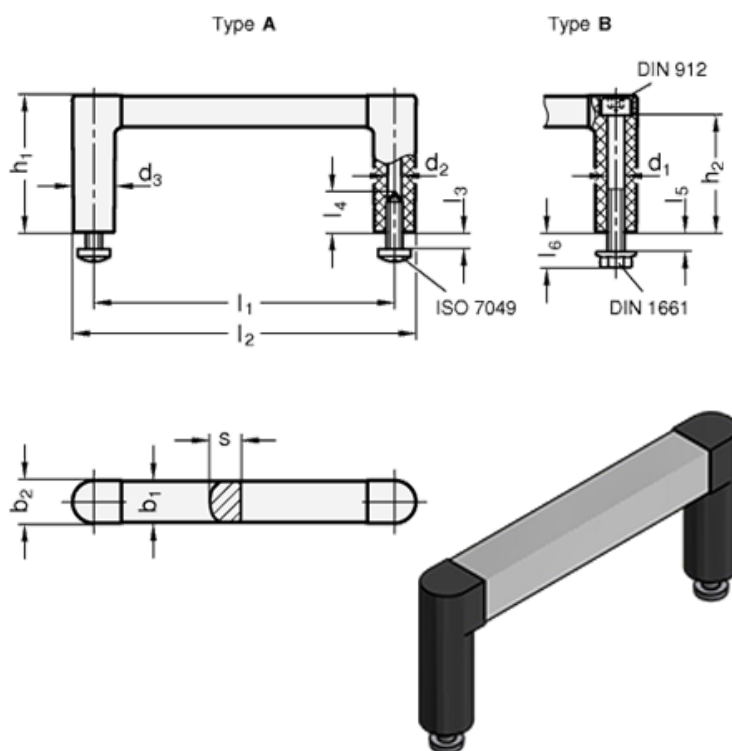

# Data Sheet

Article number: 2042312180AELS

Description: E+G Handle GN 423-12-180-A-ELS  
- ELS natural / black, matte finish

## Measures

b1 = 12	l2	= 192.5
b2 = 12.5	l3 Max.	= 5
d1 = -	l4 Min.	= 14
d2 = 4.3	l5 Max.	= 5
d3 = 12.5	l6	= 10.5
h1 = 40	s	= 9
h2 = 34.5	Weight (g)	= 50
l1 = 180		